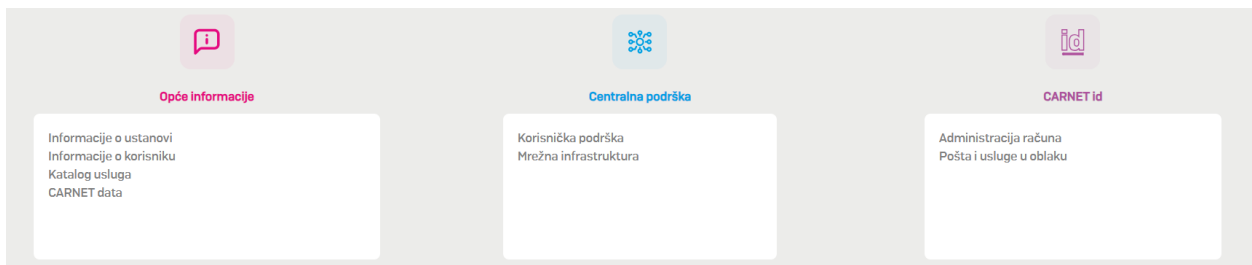

Četvrto:

- Pod Carnet id odaberi Pošta i usluge u oblaku