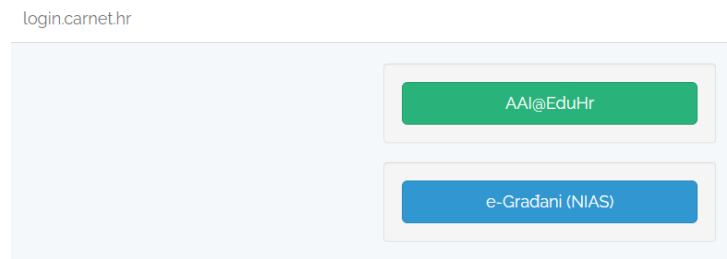

## Upute za provjeru e-poštanskog sandučića

Prvo:

- U internet pretraživaču potraži <https://info.carnet.hr/>
- Klikni na Prijava

Drugo:

- Klikni na AAI@EduHr

Treće:

- Unesi svoju školsku mail adresu i zaporku

The image shows the AAI@EduHr login form. At the top is the AAI@EduHr logo, which consists of the letters 'AAI' in a stylized font followed by '@EduHr'. Below the logo is the text 'Authentication and Authorisation Infrastructure of Science and Higher Education in Republic of Croatia'. The form has two input fields: 'USERNAME' and 'PASSWORD'. The USERNAME field has a person icon on the left. The PASSWORD field has a lock icon on the left and an eye icon on the right. Below the input fields is a dark blue button labeled 'LOGIN'. At the bottom of the form is a link labeled 'Help' and the text 'Stranica v3.0'.